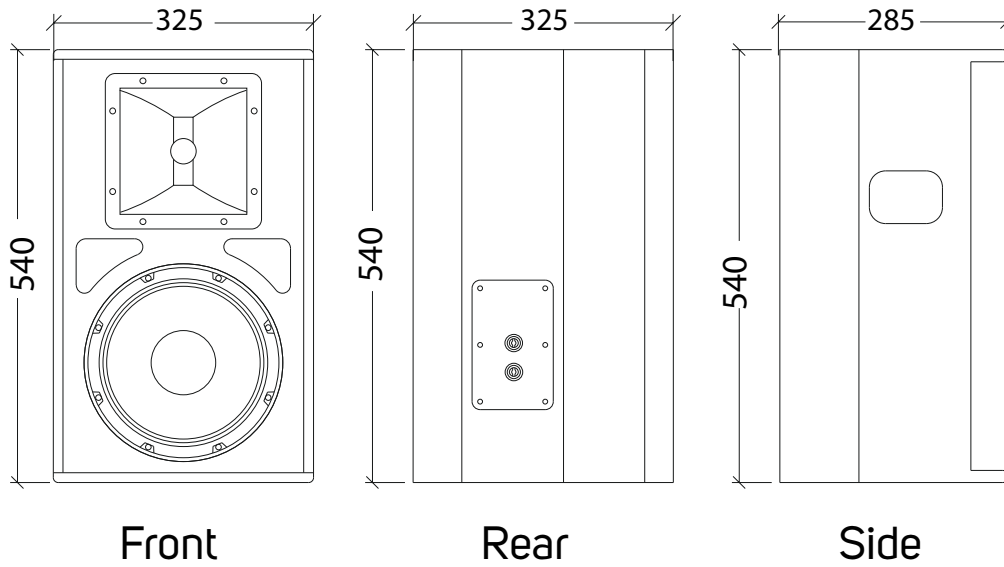

#### DESCRIPTION

Passive 10" Portable Two-Way Utility Stage Monitor and Loudspeaker System

The STI PS 8 is a portable, eight-inch, two-way speaker system designed for either main sound reinforcement or monitoring applications. It is perfect for speech reinforcement of any type, live performance stage monitoring, reinforcement of vocal and acoustic music, and as a high-performance satellite speaker for use with subwoofers. PS passive speakers were designed to provide the sensitivity, frequency response and power handling needed for almost any professional audio environment while still being reasonably priced. Whether you use a powered mixer or an equipment rack full of amps and signal processing, PS passive speakers deliver the sound power and bandwidth necessary to make loud music sound natural and even quiet speech intelligible.

### TWO WAY REFERENCE SPEAKERS

Frequency Responce	65Hz-20Khz
Impetoce	8 Ohms
RMS	800W
Peak Power Handling	1600W
Directivity Angle	H90°x V10°
Sensitivity	97dB (2,83v/m)
Maximun SPL	123dB
Woofer	10" (260mm)
Tweeter	2" (44mm)
Size	540×325×285mm
Weight	15Kg